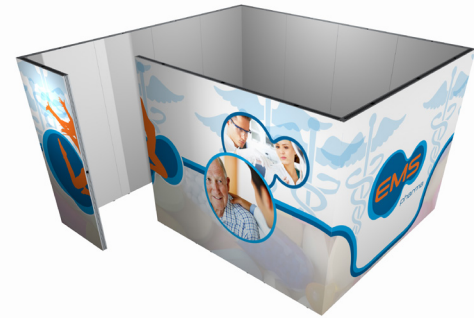

SEAMLESS VERSATILITY.

VersaWall

Nomadic Display[®]

THE WORLDWIDE LEADER IN TRADE SHOW DISPLAYS

VersaWall

Our VersaWall System is an advanced hybrid display solution that offers sleek and attention-getting impact with seamless visual impact and floor to ceiling graphics. Our unique double track extrusion delivers a true edge-to-edge frameless finish. In addition, our VersaWall System extrusion is engineered to integrate with other Nomadic systems so you benefit from the ability to upgrade and repurpose your investment with a variety of enhancements anytime.

NomadicDisplay.com • 800.336.5016

VersaWall

- Big impact, with **lighter weight design**
- Architectural appeal with **curved and flat graphic walls**
- Versatility with knock down frames or our **new welded frames and slatwall inserts**
- Graphic flexibility with choice sintra infill or **seamless edge-to-edge SEG graphics** that can wrap corners
- Full size doors, now available with our **new full SEG graphic door option**
- Equipped with innovative **bubble leveling feet**
- Swift **tool-free** assembly speeds up installation and saves you money
- Engineered to **fully integrate** with other Nomadic systems
- Structural Lifetime Warranty

Curved Tower

Conference Rooms

Inline VersaWall System

UPS/FedEx
Shipping

Lifetime
Warranty

Made In
USA

24-hr.
Lifeline

Display
Rental